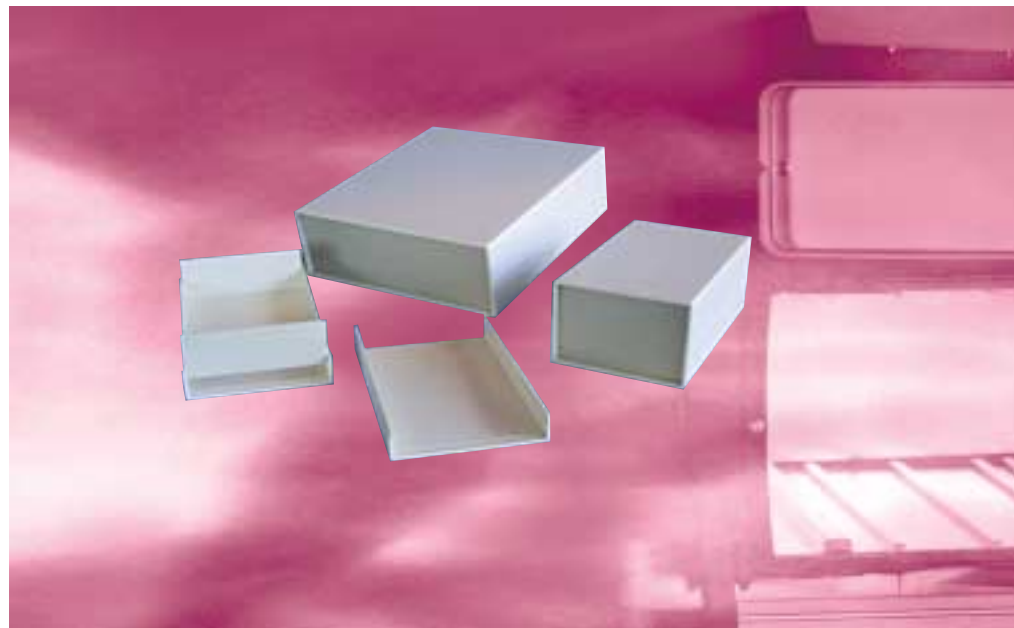

Series D standard case

- plastic case constructed from impact-resistant polystyrene, 3mm
- connected by snap locks; no screws required
- easy assembly

Specifications

Application:

case for boards or small modules

Material:

polystyrene, 3mm

Included in delivery

Item	Pc.	Description
1	1	Top shell
2	1	Bottom shell
3	2	Front panels
4	2	Card guides

Order information

Description Part no.	Interior dimensions			Colour
	H mm	W mm	D mm	
D 10	50	100	110	grey-white/warm grey
D 20	35	145	170	grey-white/warm grey
D 25 R	40	103	160	grey-white/warm grey
D 30	40	120	170	grey-white/warm grey
D 40	70	110	145	grey-white/warm grey
D 45 R	70	103	160	grey-white/warm grey
D 50	60	160	170	grey-white/warm grey
D 60	100	180	210	grey-white/warm grey
D 70	70	200	215	grey-white/warm grey

Plastic standard case DB

Series DB standard case

- plastic case constructed from impact-resistant polystyrene, 3mm
- connected by snap locks; no screws required
- 2 card guides can be glued in

Degree of protection:

Included in delivery

Item	Pc.	Description
1	1	Top shell
2	1	Bottom shell
3	2	Front panels
4	2	Card guides, can be glued in

Series N2U standard case

- plastic case constructed from impact-resistant polystyrene, 3mm
- locks together with tongue and groove joints
- U-shaped top and bottom pieces
- no screws required