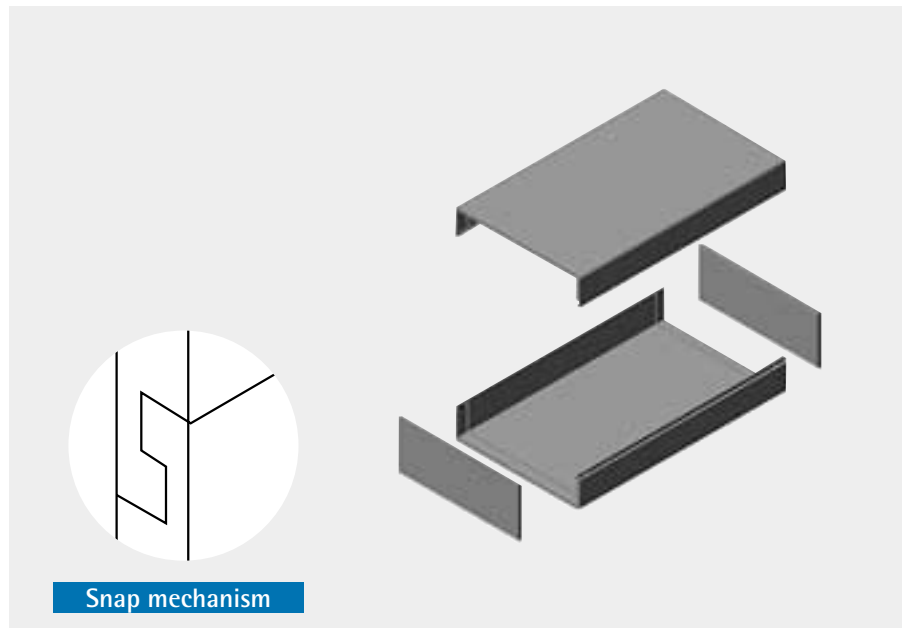

Series D standard case

- plastic case constructed from impact-resistant polystyrene, 3mm
- connected by snap locks; no screws required
- easy assembly

Specifications

Application:

case for boards or small modules

Material:

polystyrene, 3mm

Included in delivery

Item	Pc.	Description
1	1	Top shell
2	1	Bottom shell
3	2	Front panels
4	2	Card guides

Order information

Description Part no.	Interior dimensions			Colour
	H mm	W mm	D mm	
D 10	50	100	110	grey-white/warm grey
D 20	35	145	170	grey-white/warm grey
D 25 R	40	103	160	grey-white/warm grey
D 30	40	120	170	grey-white/warm grey
D 40	70	110	145	grey-white/warm grey
D 45 R	70	103	160	grey-white/warm grey
D 50	60	160	170	grey-white/warm grey
D 60	100	180	210	grey-white/warm grey
D 70	70	200	215	grey-white/warm grey

Plastic standard case DB

Series DB standard case

- plastic case constructed from impact-resistant polystyrene, 3mm
- connected by snap locks; no screws required
- 2 card guides can be glued in

Degree of protection:

Included in delivery

Item	Pc.	Description
1	1	Top shell
2	1	Bottom shell
3	2	Front panels
4	2	Card guides, can be glued in

Series N2U standard case

- plastic case constructed from impact-resistant polystyrene, 3mm
- locks together with tongue and groove joints
- U-shaped top and bottom pieces
- no screws required