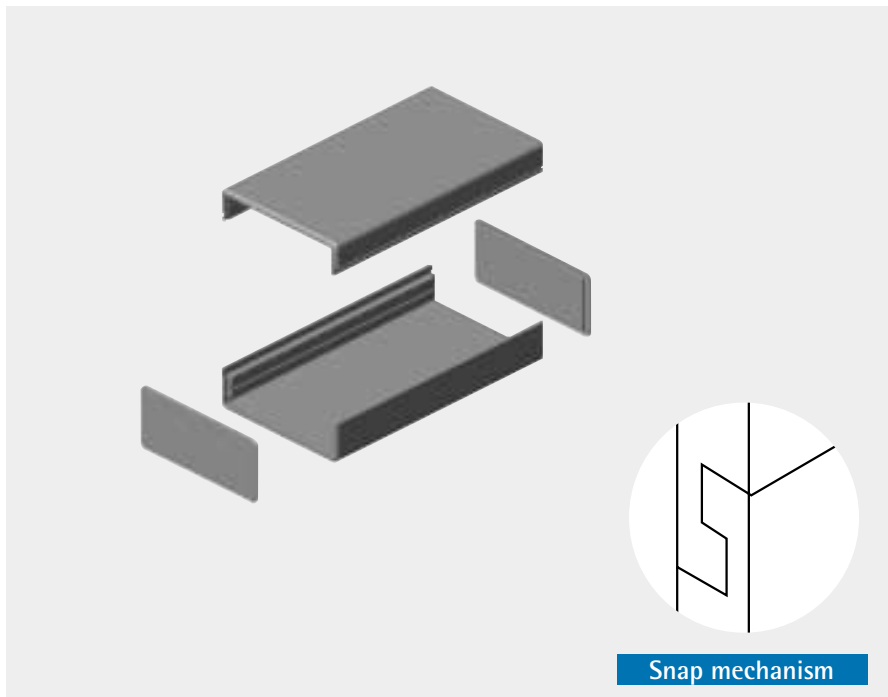

Material:

polystyrene, 3mm

Included in delivery

Item	Pc.	Description
1	1	Top shell
2	1	Bottom shell
3	2	Front panels
4	2	Card guides

Order information

Description Part no.	Interior dimensions			Colour
	H mm	W mm	D mm	
D 10	50	100	110	grey-white/warm grey
D 20	35	145	170	grey-white/warm grey
D 25 R	40	103	160	grey-white/warm grey
D 30	40	120	170	grey-white/warm grey
D 40	70	110	145	grey-white/warm grey
D 45 R	70	103	160	grey-white/warm grey
D 50	60	160	170	grey-white/warm grey
D 60	100	180	210	grey-white/warm grey
D 70	70	200	215	grey-white/warm grey

Plastic standard case DB

Series DB standard case

- plastic case constructed from impact-resistant polystyrene, 3mm
- connected by snap locks; no screws required
- 2 card guides can be glued in

Degree of protection:

IP 54

Specifications

Application:

case for boards or small modules

Material:

polystyrene, 3mm

Order information

Description Part no.	Interior dimensions			Colour
	H mm	W mm	D mm	
DB 1	25	53	103	grey-white/warm grey
DB 2	25	63	125	grey-white/warm grey
DB 3	30	83	163	grey-white/warm grey
DB 4	30	103	203	grey-white/warm grey
DB 5	50	103	203	grey-white/warm grey
DB 6*	17	38	83	grey-white/warm grey

Included in delivery

Item	Pc.	Description
1	1	Top shell
2	1	Bottom shell
3	2	Front panels
4	2	Card guides, can be glued in

Series N2U standard case

- plastic case constructed from impact-resistant polystyrene, 3mm
- locks together with tongue and groove joints
- U-shaped top and bottom pieces
- no screws required