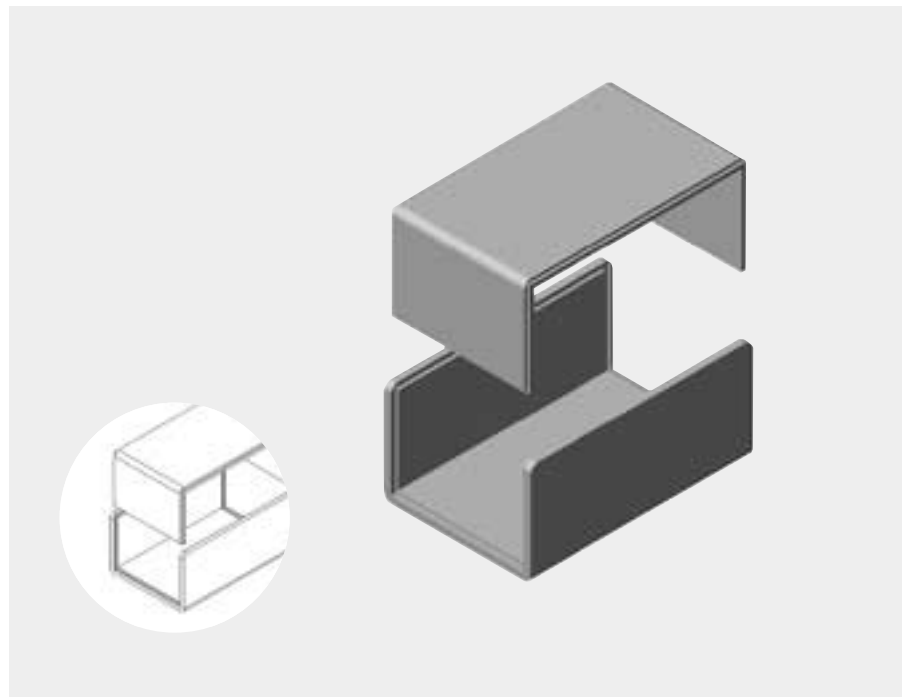

Included in delivery

Item	Pc.	Description
1	1	Top shell
2	1	Bottom shell
3	2	Front panels
4	2	Card guides, can be glued in

Series N2U standard case

- plastic case constructed from impact-resistant polystyrene, 3mm
- locks together with tongue and groove joints
- U-shaped top and bottom pieces
- no screws required

Specifications

Application:

case for boards or small modules

Material:

polystyrene, 3mm

Included in delivery

Item	Pc.	Description
1	1	Top shell
2	1	Bottom shell

Order information